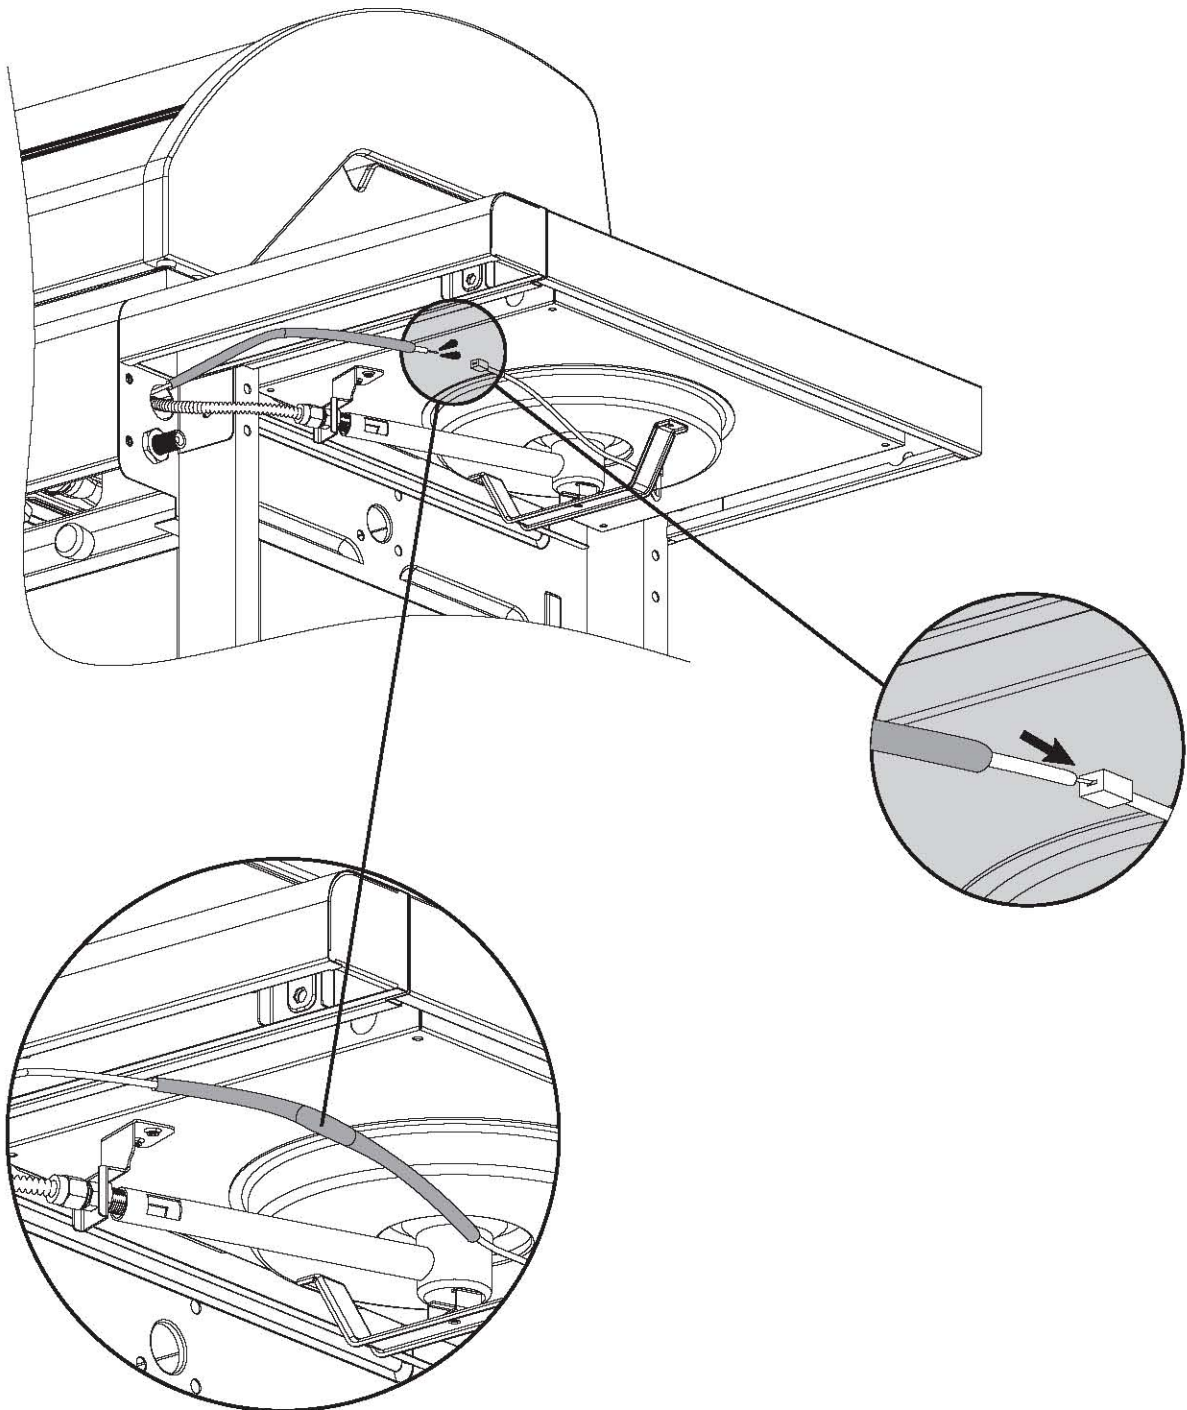

 6: 5mm x 10mm

9.

 12: 5mm x 10mm

10.

 4: 4mm x 23mm

11.

12.

 2: 5mm

 4: 5mm x 10mm

13.

 2: 4mm x 10mm

14.

15.

16.

CL310

17.

①

②

③

④

⑤

Item	Description	Spares Codes
1	Temperature gauge	N141008
2	Temperature gauge bezel	BS111018
3	Temperature gauge bowl	TG-B01
4	Hood assembly	CL310-H-01
5	Rubber bumper	K2224-ET
6	Hood handle base	BHB-003
7	Hood handle	IR23013-H-02
8	Hood handle end cap	PHPB-033
9	Warming rack	WR-LG130
10	Cast iron hotplate	B03411
11	Cast iron grill	B03412
12	V shape flame tamer	FT-K-12
13	Tube burner	N110928
14	Hood hinge screw	IR23013-H-03
15	Hood hinge holder	IR23013-H-04
16	Hood hinge pin	IR23013-H-05
17	BBQ frame	IR23013-B-01
18	Side burner gas valve	GC-044A
19	Flame thrower	GC-046A
20	Fascia	FS-CL310
21	Control knob bezel	BS140522
22	Control knob	BKNB-220A
23	Fat tray holder	IR23013-B-02
24	Fat tray panel	IR23013-B-03
25	Fat tray knob	PHPB-036
26	Oil panel	OC-3B
27	Oil cup	FC-024
28	Side shelf	CL310-T-01
29	Left side shelf decoration strip	CL310-T-02
30	Side shelf front strip support bracket	CL310-T-03
31	Side burner shelf lid	CL310-T-04
32	Side burner trivet	SB004
33	Pressed side burner	N0648
34	Side burner shelf	CL310-T-05
35	Right side shelf decoration strip	CL310-T-06
36	Ignition wire	Q3547 (M12)