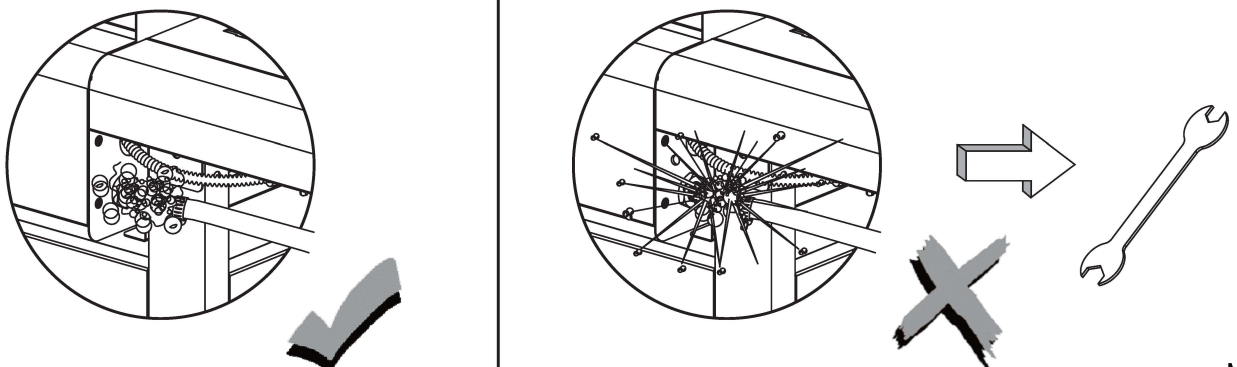

①

②

③

④

⑤

Item	Description	Spares Codes
1	Temperature gauge	N141008
2	Temperature gauge bezel	BS111018
3	Temperature gauge bowl	TG-B01
4	Hood assembly	CL310-H-01
5	Rubber bumper	K2224-ET
6	Hood handle base	BHB-003
7	Hood handle	IR23013-H-02
8	Hood handle end cap	PHPB-033
9	Warming rack	WR-LG130
10	Cast iron hotplate	B03411
11	Cast iron grill	B03412
12	V shape flame tamer	FT-K-12
13	Tube burner	N110928
14	Hood hinge screw	IR23013-H-03
15	Hood hinge holder	IR23013-H-04
16	Hood hinge pin	IR23013-H-05
17	BBQ frame	IR23013-B-01
18	Side burner gas valve	GC-044A
19	Flame thrower	GC-046A
20	Fascia	FS-CL310
21	Control knob bezel	BS140522
22	Control knob	BKNB-220A
23	Fat tray holder	IR23013-B-02
24	Fat tray panel	IR23013-B-03
25	Fat tray knob	PHPB-036
26	Oil panel	OC-3B
27	Oil cup	FC-024
28	Side shelf	CL310-T-01
29	Left side shelf decoration strip	CL310-T-02
30	Side shelf front strip support bracket	CL310-T-03
31	Side burner shelf lid	CL310-T-04
32	Side burner trivet	SB004
33	Pressed side burner	N0648
34	Side burner shelf	CL310-T-05
35	Right side shelf decoration strip	CL310-T-06
36	Ignition wire	Q3547 (M12)