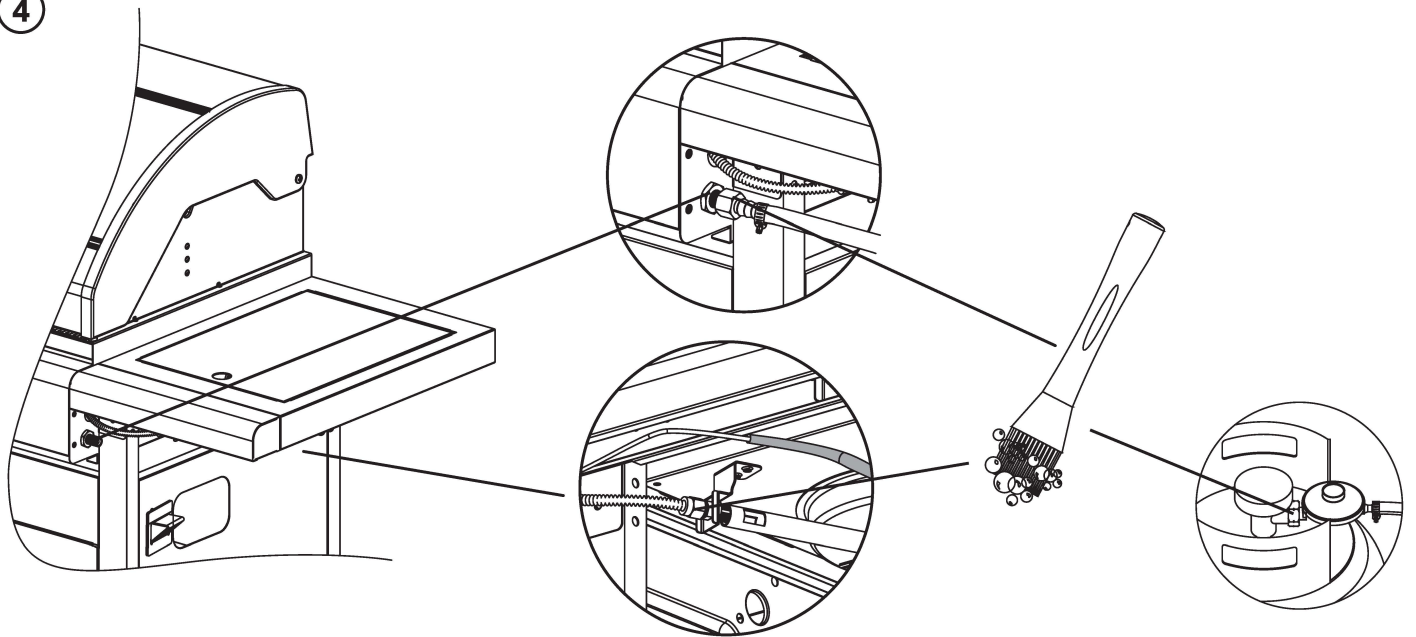

 6: 5mm x 10mm

9.

 12: 5mm x 10mm

10.

 4: 4mm x 23mm

11.

12.

 2: 5mm

 4: 5mm x 10mm

13.

 2: 4mm x 10mm

14.

15.

16.

CL310

17.

①

②

③

④

⑤

Item	Description	Spares Codes
1	Temperature gauge	N141008
2	Temperature gauge bezel	BS111018
3	Temperature gauge bowl	TG-B01
4	Hood assembly	CL310-H-01
5	Rubber bumper	K2224-ET
6	Hood handle base	BHB-003
7	Hood handle	IR23013-H-02
8	Hood handle end cap	PHPB-033
9	Warming rack	WR-LG130
10	Cast iron hotplate	B03411
11	Cast iron grill	B03412
12	V shape flame tamer	FT-K-12
13	Tube burner	N110928
14	Hood hinge screw	IR23013-H-03
15	Hood hinge holder	IR23013-H-04
16	Hood hinge pin	IR23013-H-05
17	BBQ frame	IR23013-B-01
18	Side burner gas valve	GC-044A
19	Flame thrower	GC-046A
20	Fascia	FS-CL310
21	Control knob bezel	BS140522
22	Control knob	BKNB-220A
23	Fat tray holder	IR23013-B-02
24	Fat tray panel	IR23013-B-03
25	Fat tray knob	PHPB-036
26	Oil panel	OC-3B
27	Oil cup	FC-024
28	Side shelf	CL310-T-01
29	Left side shelf decoration strip	CL310-T-02
30	Side shelf front strip support bracket	CL310-T-03
31	Side burner shelf lid	CL310-T-04
32	Side burner trivet	SB004
33	Pressed side burner	N0648
34	Side burner shelf	CL310-T-05
35	Right side shelf decoration strip	CL310-T-06
36	Ignition wire	Q3547 (M12)